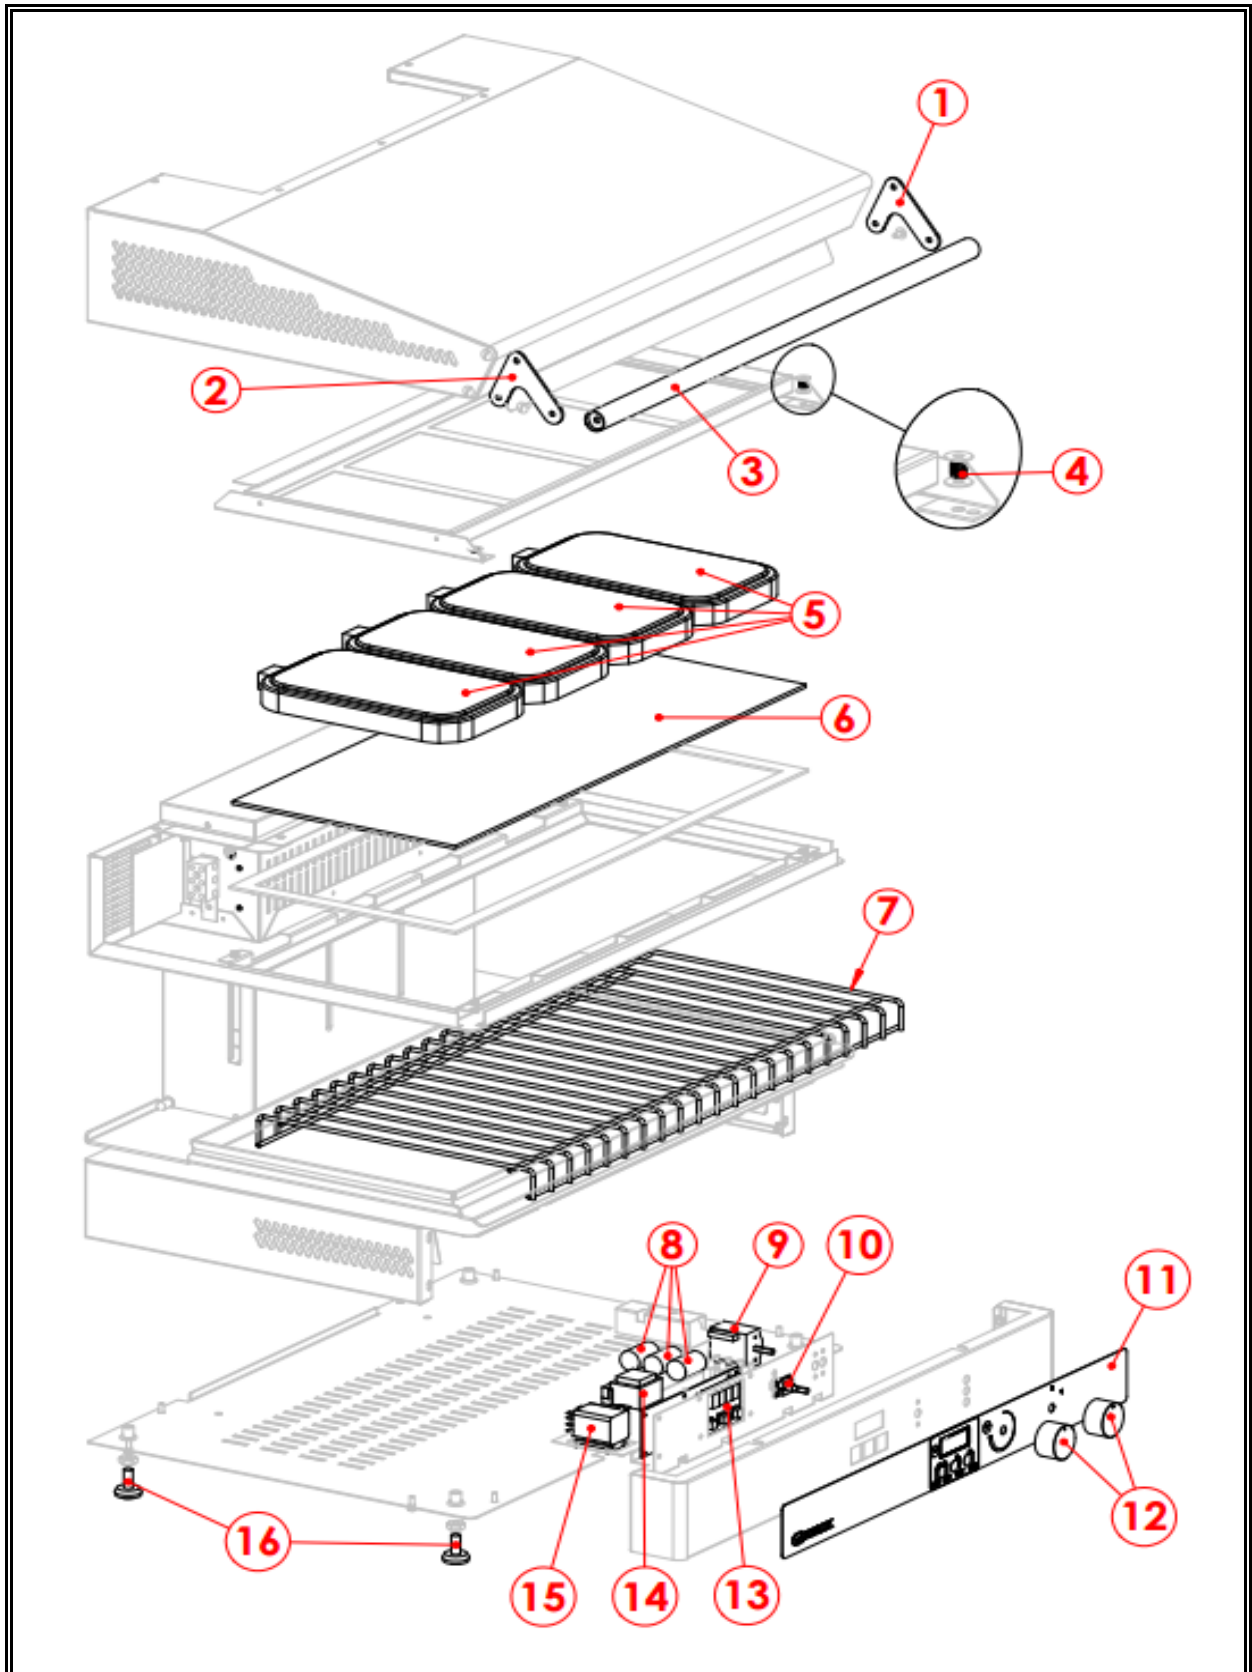

**7466.1490**

Onderdelen informatie  
Erzatzteil information  
Spare part information  
Information de pièces

POS:	Art.No.:	Omschrijving:	Aantal:
1		Terminal	
2		Terminal	
3		Handle	
4		Spring	
5	CS9999.0031	Heating element	
6	CS9089.0555	Tempered glass	
7		Grate	
8	CS9089.0420	Interference filter	
9	CS9089.0080	Switch 4x16A	
10	CS9999.6035	Encoder	
11		Polycarbonate panel	
12	CS9089.0350	Knob	
13		Control board	
14		Transformer	
15	CS9089.0120	Contactactor	
16		Adjustable foot	
17		Bush	
18		Pulley supporting bar	
19		Aluminium pulley	
20		Bearing	
21	CS9089.0465	Fabric strap	
22		Bush	
23		Counterweight guiding rod	
24		Column for bearings	
25		Bracket	