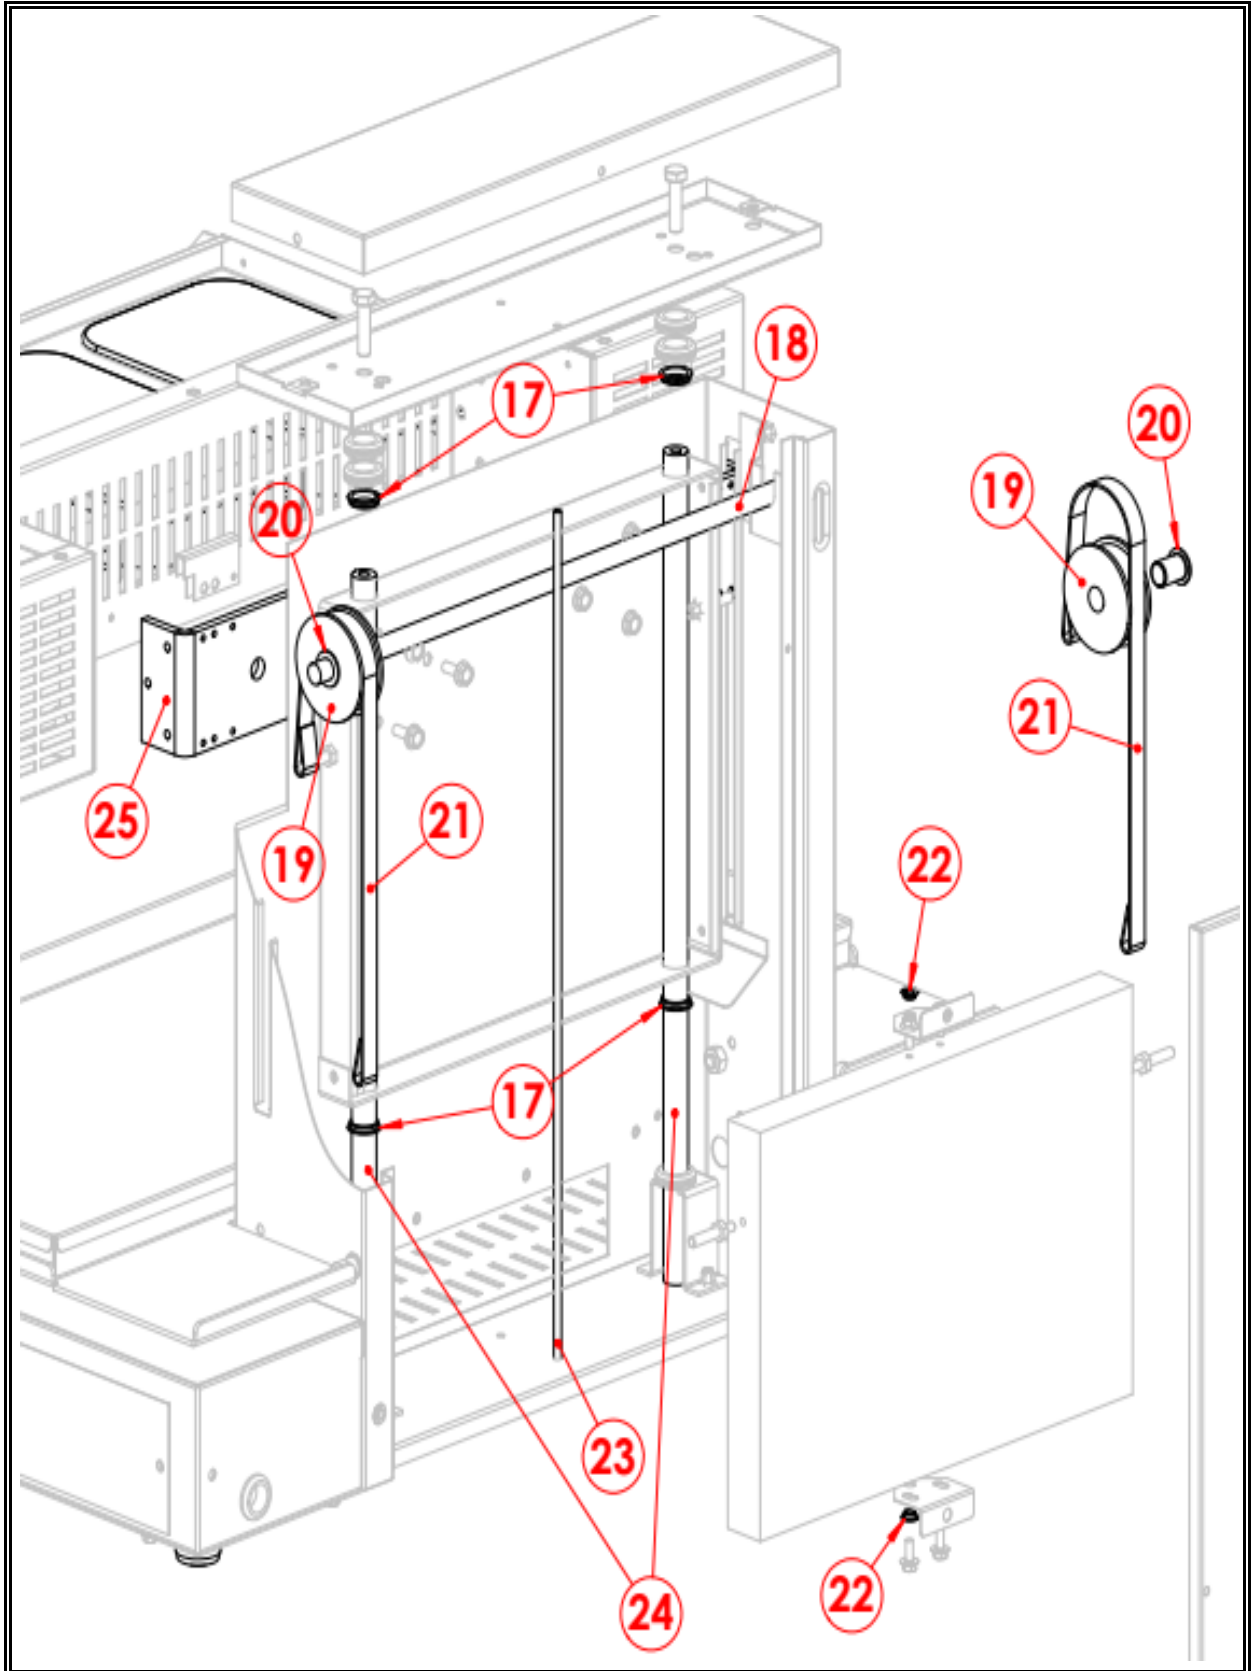

**7466.1490**

Onderdelen informatie  
Erzatzteil information  
Spare part information  
Information de pièces

POS:	Art.No.:	Omschrijving:	Aantal:
1		Terminal	
2		Terminal	
3		Handle	
4		Spring	
5	CS9999.0031	Heating element	
6	CS9089.0555	Tempered glass	
7		Grate	
8	CS9089.0420	Interference filter	
9	CS9089.0080	Switch 4x16A	
10	CS9999.6035	Encoder	
11		Polycarbonate panel	
12	CS9089.0350	Knob	
13		Control board	
14		Transformer	
15	CS9089.0120	Contactactor	
16		Adjustable foot	
17		Bush	
18		Pulley supporting bar	
19		Aluminium pulley	
20		Bearing	
21	CS9089.0465	Fabric strap	
22		Bush	
23		Counterweight guiding rod	
24		Column for bearings	
25		Bracket	