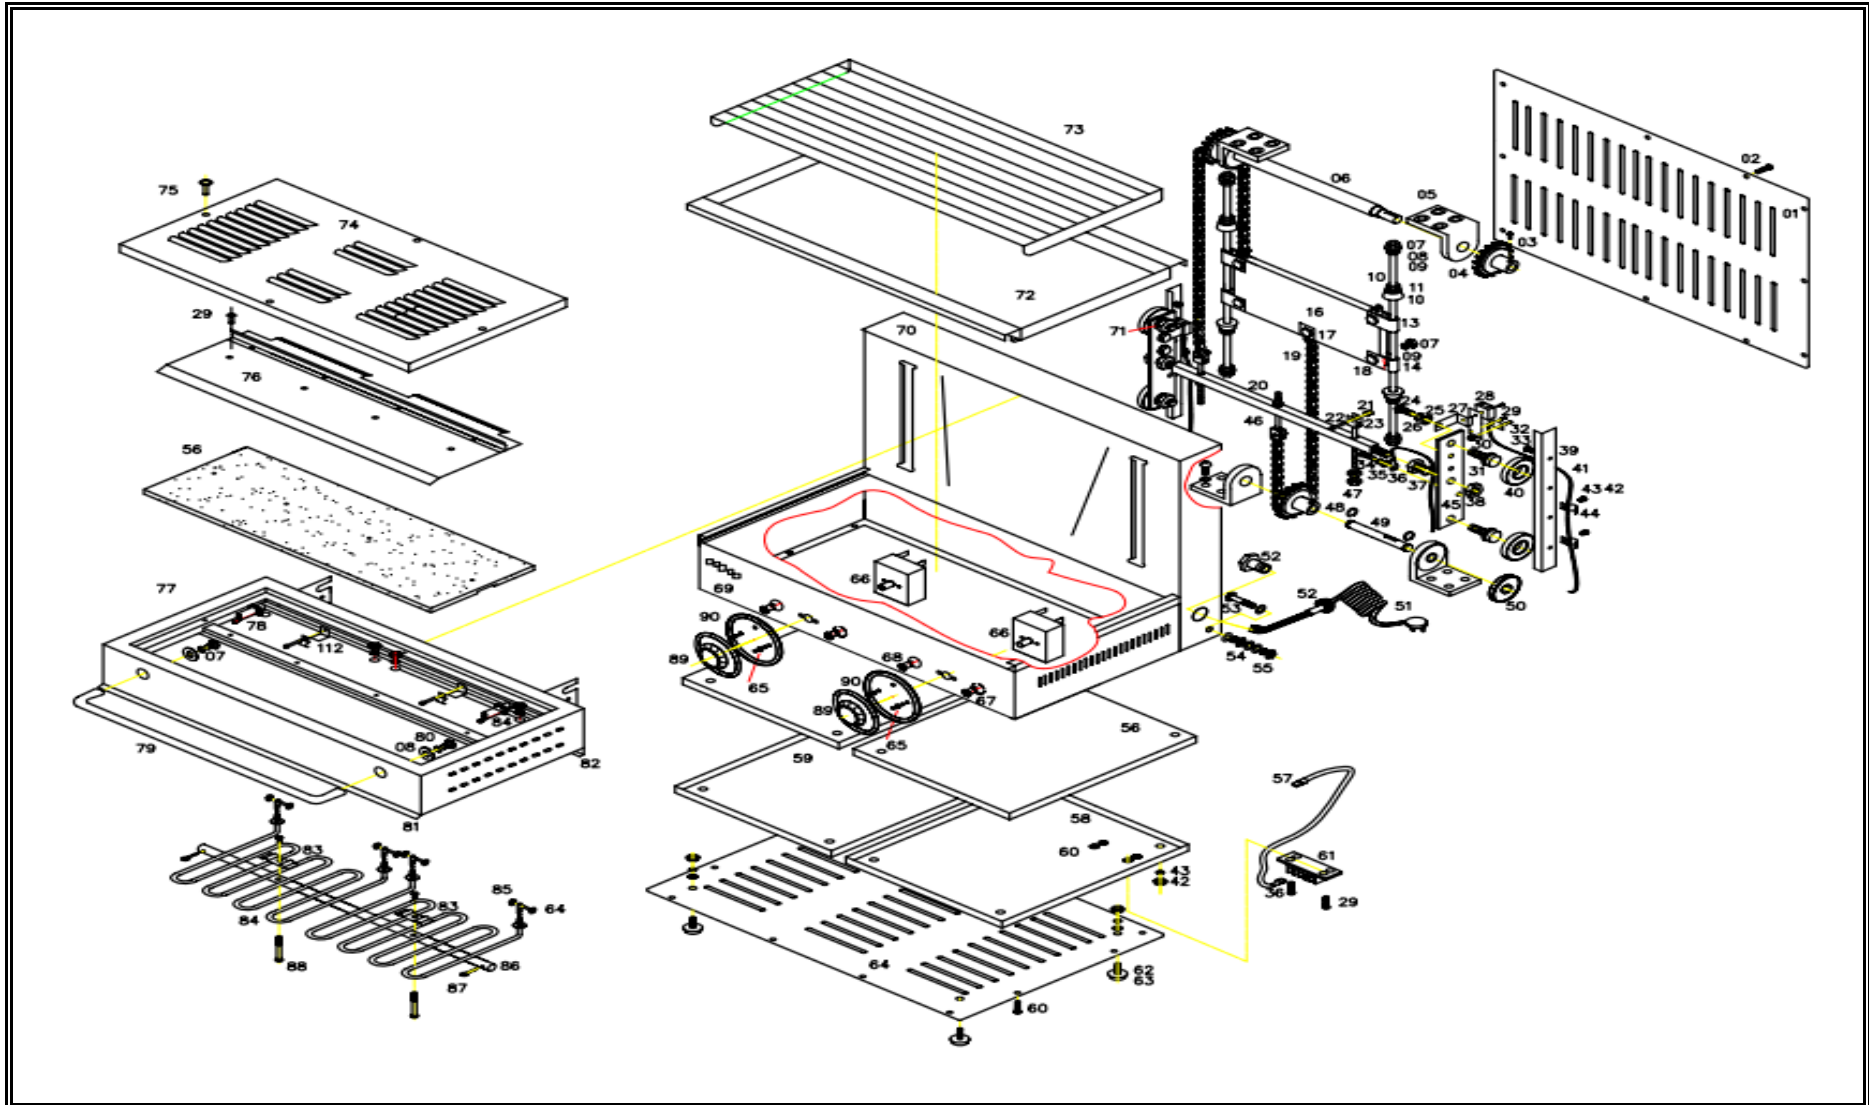

7455.1605

Onderdelen informatie
Erzatzteil information
Spare part information
Information de pièces

POS:	Art.No.:	Omschrijving:	Aantal:
1		Back Housing Cover	1
2		Screw for Back Housing Cover	8
3		Screw	2
4		Small Gear for lift	2
5		Base Bracket	2
6		Gear Wheel with Axle (Top)	1
7		Nut	1
8		Washer	2
9		Spring Washer	2
10		Guide Rod	2
11		Rubber Washer	2
12		Rubber Bumper	2
13		Bushing Bracket for Lift (with suspension loop)	2
14		Bushing for Lift	2
15		Bushing Bracket for Lift (without suspension loop)	2
16		Counterweight	1
17		Chain Bracket	1
18		Bolt	2
19		Chain for Lift	3
20		Chain Support Bracket	1
21		Nut	1
22		Stainless Steel Screw	1
23		Chain Guide Bracket	1
24		Hex Bolt	1
25		Spring Washer	1
26		Washer	1
27		Bracket	1
28		Terminal (Small for heating element)	1
29		Screw	1
30		Insulation Plate	2
31		Bearing Axle	4
32		Nut	1
33		Spring Washer	1
34		Screw	1
35		Washer	1
36		Pin	2
37		Spring Washer	2
38		Nut	2
39		Guide Rail Side Bracket	2
40		Ball Bearing (Big)	4
41		Spring Thread Tube	2
42		Nut	8
43		Spring Washer	8